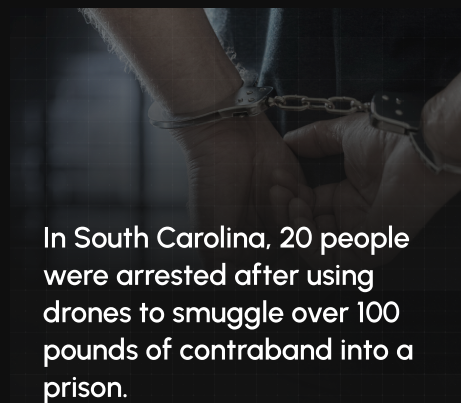

“

“Before SkySafe, we relied solely on line of sight. We would try to track where a drone landed and send officers to find the pilot, but I can count on one hand the times we succeeded. It was all down to luck - identifying offending operators by line of sight is nearly impossible.”

Captain Joe McCullough
University of Illinois Police Department

Prison Airspace Violations Are Happening Every Day.

Drones create new challenges for both correctional facilities and the communities they protect.

150 people arrested in bust of ring using drones to smuggle drugs and guns into Georgia prisons

U.S. border agents have been warned that Mexican drug cartels may use weaponized drones in escalating border violence.

In South Carolina, 20 people were arrested after using drones to smuggle over 100 pounds of contraband into a prison.

These aren't isolated incidents—they're part of a troubling trend. **But SkySafe can help.**